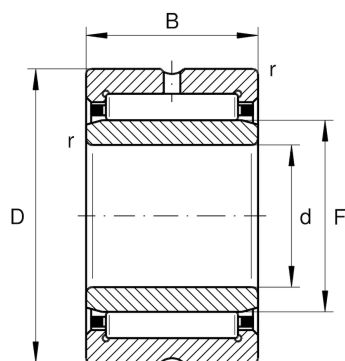

**NKI35/20-TV-XL**

Needle roller bearing

Schaeffler ID:  
0507622220000

Needle roller bearings NKI, light series

X-life

## Technical information

**Main Dimensions & Performance Data**

d	35 mm	Bore diameter
D	50 mm	Outside diameter
B	20 mm	Width
$C_r$	33,500 N	Basic dynamic load rating, radial
$C_{0r}$	56,000 N	Basic static load rating, radial
$C_{ur}$	10,000 N	Fatigue load limit, radial
$n_G$	11,400 1/min	Limiting speed
$n_{gr}$	6,100 1/min	Reference speed
	0.121 kg	Weight

**Dimensions**

F	40 mm	Raceway diameter inner ring
$r_{min}$	0.3 mm	Minimum chamfer dimension
s	0.5 mm	Axial displacement

**Temperature range**

$T_{min}$	-20 °C	Operating temperature min.
$T_{max}$	120 °C	Operating temperature max.