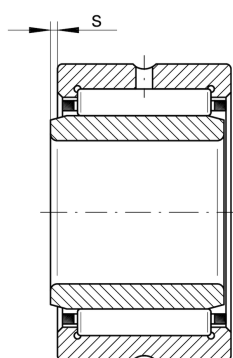

**NKI35/20-TV-XL**

Needle roller bearing

Schaeffler ID:  
0507622220000

Needle roller bearings NKI, light series

X-life

## Technical information

**Main Dimensions & Performance Data**

d	35 mm	Bore diameter
D	50 mm	Outside diameter
B	20 mm	Width
$C_r$	33,500 N	Basic dynamic load rating, radial
$C_{0r}$	56,000 N	Basic static load rating, radial
$C_{ur}$	10,000 N	Fatigue load limit, radial
$n_G$	11,400 1/min	Limiting speed
$n_{gr}$	6,100 1/min	Reference speed
	0.121 kg	Weight

**Dimensions**

F	40 mm	Raceway diameter inner ring
$r_{min}$	0.3 mm	Minimum chamfer dimension
s	0.5 mm	Axial displacement

**Temperature range**

$T_{min}$	-20 °C	Operating temperature min.
$T_{max}$	120 °C	Operating temperature max.